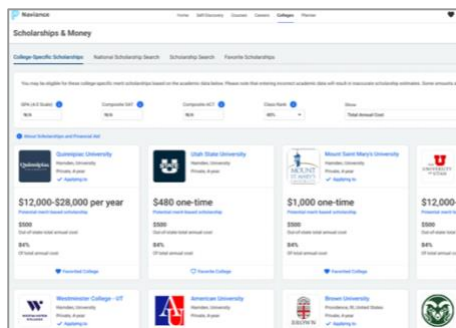

Redundant Content Removed

The homepage content will be streamlined to ensure the most relevant information is front and center. The homepage will no longer display the following:

- My Favorites (Favorite lists will still be available from the Heart icon and the corresponding sections in the top navigation)
- Language selector for Welcome Message (Multi-Language Support provides translation of the entire page)
- Careers homepage
- Document Resources (now consolidated within Documents Shared With Me)

Modernized Experience

Refreshed Naviance Student Experience

Naviance Student will be modernized in phases to provide a more engaging experience. The first components to be modernized will include:

- Top navigation and footer
- Self-Discovery Home, not including the assessments
- Explore Cluster and Pathways, Explore Careers, Cluster/Pathway/Career profiles, and Favorite Careers and Clusters
- College-Specific Scholarships, Scholarships Search, and Favorite Scholarships
- Colleges I'm Thinking About, Colleges I'm Applying To, and College Lookup

New Naviance Student Help Center

Naviance Student will provide a help center where students, parents, and guardians can:

- Access help articles with step-by-step instructions for using the tools
- Download quick guides and reference guides