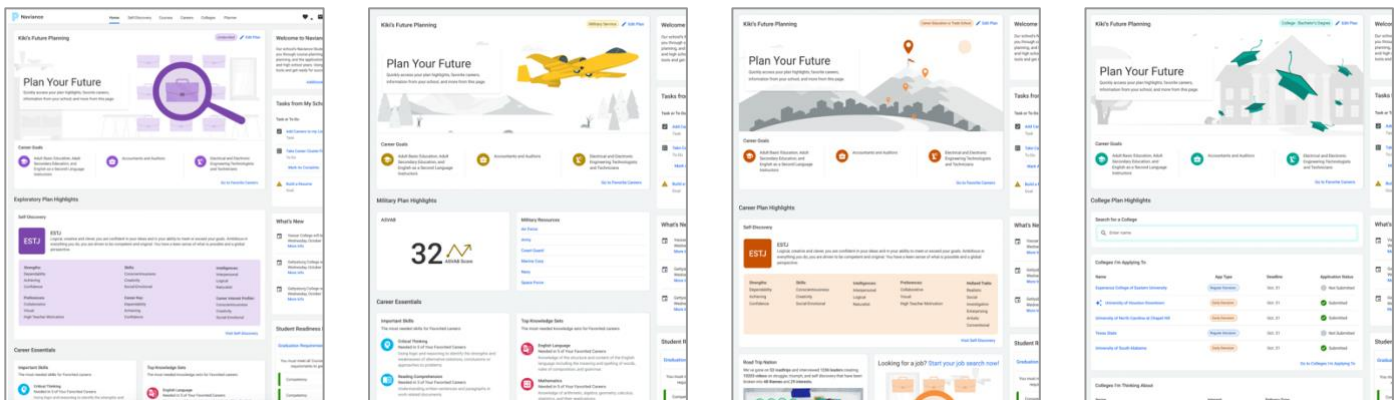

# New Student Homepage and Future Planning

Get Ready for A Modernized and Personalized Student Experience

Check out this webinar recording to learn more or use this document to preview the updates.

[New Student Homepage with Future Planning](#)  
from April 20, 2023

The designs included in this document are examples of the updated experience and may change prior to release.

## New Student Homepage

### Personalized Experience Based on Selected Future Plan

Future planning will prominently display on the student homepage along with:

- Favorited Careers (found within Career Goals section)
- Skills and Top Knowledge Sets needed for favorited careers
- Specific plan highlights based on student's selected post-secondary plan