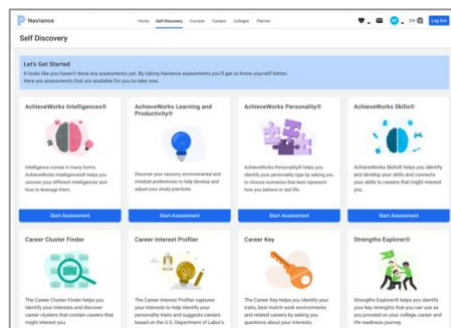

Redundant Content Removed

The homepage content will be streamlined to ensure the most relevant information is front and center. The homepage will no longer display the following:

- My Favorites (Favorite lists will still be available from the Heart icon and the corresponding sections in the top navigation)
- Language selector for Welcome Message (Multi-Language Support provides translation of the entire page)
- Careers homepage
- Document Resources (now consolidated within Documents Shared With Me)

Modernized Experience

Refreshed Naviance Student Experience

Naviance Student will be modernized in phases to provide a more engaging experience. The first components to be modernized will include:

- Top navigation and footer
- Self-Discovery Home, not including the assessments
- Explore Cluster and Pathways, Explore Careers, Cluster/Pathway/Career profiles, and Favorite Careers and Clusters
- College-Specific Scholarships, Scholarships Search, and Favorite Scholarships
- Colleges I'm Thinking About, Colleges I'm Applying To, and College Lookup

New Naviance Student Help Center

Naviance Student will provide a help center where students, parents, and guardians can:

- Access help articles with step-by-step instructions for using the tools
- Download quick guides and reference guides