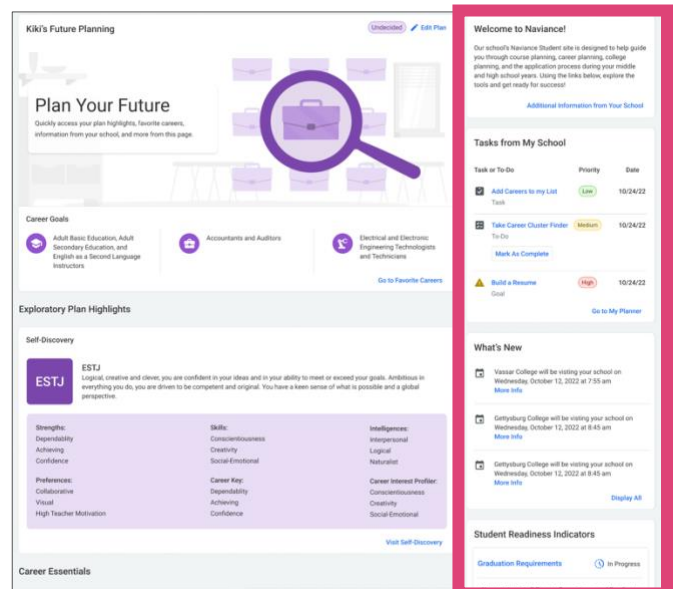

New Student Homepage and Future Planning

Get Ready for A Modernized and Personalized Student Experience

Check out this webinar recording to learn more or use this document to preview the updates.

[New Student Homepage with Future Planning](#)
from April 20, 2023

The designs included in this document are examples of the updated experience and may change prior to release.

New Student Homepage

Personalized Experience Based on Selected Future Plan

Future planning will prominently display on the student homepage along with:

- Favorited Careers (found within Career Goals section)
- Skills and Top Knowledge Sets needed for favorited careers
- Specific plan highlights based on student's selected post-secondary plan

Primary Focus on Future Plan

Homepage content moving to the right side of the page:

- Welcome Message, including additional info from the school
- Tasks
- What's New
- Info Box
- Student Readiness Indicators, where applicable

Content moving to top navigation:

- Curriculum (Planner section)
- Test Prep (Planner section)
- x2VOL (Careers section)