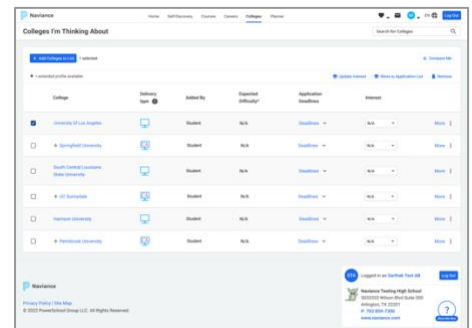

Redundant Content Removed

The homepage content will be streamlined to ensure the most relevant information is front and center. The homepage will no longer display the following:

- My Favorites (Favorite lists will still be available from the Heart icon and the corresponding sections in the top navigation)
- Language selector for Welcome Message (Multi-Language Support provides translation of the entire page)
- Careers homepage
- Document Resources (now consolidated within Documents Shared With Me)

Modernized Experience

Refreshed Naviance Student Experience

Naviance Student will be modernized in phases to provide a more engaging experience. The first components to be modernized will include:

- Top navigation and footer
- Self-Discovery Home, not including the assessments
- Explore Cluster and Pathways, Explore Careers, Cluster/Pathway/Career profiles, and Favorite Careers and Clusters
- College-Specific Scholarships, Scholarships Search, and Favorite Scholarships
- Colleges I'm Thinking About, Colleges I'm Applying To, and College Lookup

New Naviance Student Help Center

Naviance Student will provide a help center where students, parents, and guardians can:

- Access help articles with step-by-step instructions for using the tools
- Download quick guides and reference guides